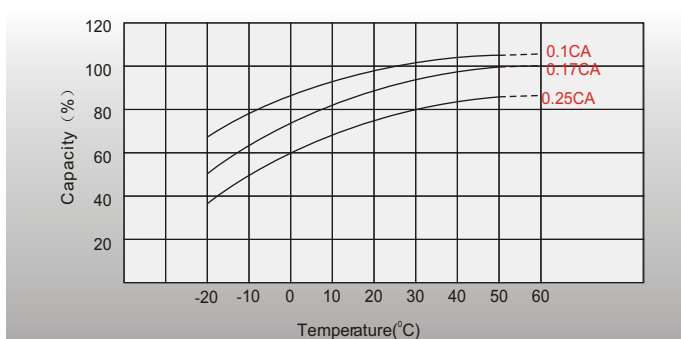

Constant Power Discharge (Watts/cell) at 25 °C (77°F)

F.V/Time	10min	15min	20min	30min	45min	1h	2h	3h	4h	5h	6h	8h	10h	20h
1.85V/cell	514.3	447.8	385.7	295.0	221.3	181.9	116.6	90.1	73.4	61.3	53.5	43.6	37.4	20.4
1.80V/cell	627.7	519.9	438.0	336.9	255.4	202.6	126.4	98.1	78.9	65.5	57.2	46.1	39.5	20.6
1.75V/cell	678.7	549.2	460.2	352.2	262.5	211.0	130.6	100.5	80.7	67.2	58.6	46.8	39.9	20.7
1.70V/cell	723.0	578.2	482.0	363.5	272.0	217.0	135.6	103.1	82.6	68.6	59.7	47.4	40.2	21.1
1.65V/cell	773.1	610.1	509.9	375.7	276.3	222.7	138.5	107.0	85.1	70.2	60.8	48.4	41.0	21.4
1.60V/cell	809.8	641.7	533.4	393.8	286.4	229.4	142.5	109.8	87.3	72.0	61.9	49.0	41.4	21.5

Dimensions

T11 Terminal

Unit: mm [inches]

Discharge Characteristics

Float Charging Characteristics

Temperature Effects in Relation to Battery Capacity

Effect of Temperature on Long Term Float Life

Cycle Life in Relation to Depth of Discharge