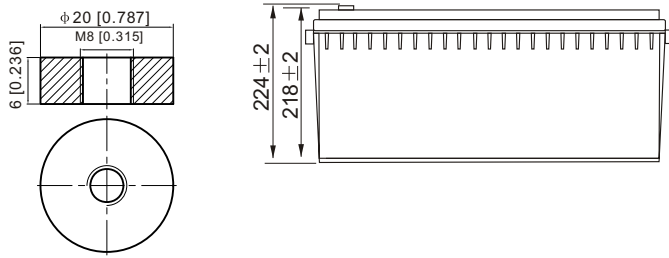

Specification

Nominal Voltage	12V	
Nominal Capacity(10HR)	200.0AH	
Dimensions	Length	522±3mm (20.55 inches)
	Width	240±3mm (9.45 inches)
	Container Height	218±3mm (8.58 inches)
	Total Height (with Terminal)	224±3mm (8.81 inches)
Approx Weight	Approx 61.0 kg (134.5lbs)	
Terminal	T11	
Container Material	ABS	
Rated Capacity	208.0 AH/10.4A	(20hr, 1.80V/cell, 25°C/77°F)
	200.0 AH/20.0A	(10hr, 1.80V/cell, 25°C/77°F)
	172.0 AH/34.4A	(5hr, 1.75V/cell, 25°C/77°F)
	156.0 AH/52.0A	(3hr, 1.75V/cell, 25°C/77°F)
	122.0 AH/122.0A	(1hr, 1.60V/cell, 25°C/77°F)
Max. Discharge Current	2000A (5s)	
Internal Resistance	Approx 2.7mΩ	
Operating Temp. Range	Discharge	-15~50°C (5~122°F)
	Charge	0~40°C (32~104°F)
	Storage	-15~40°C (5~104°F)
Nominal Operating Temp. Range	25±3°C (77±5°F)	
Cycle Use	Initial Charging Current less than 60.0A. Voltage	
	14.4V~15.0V at 25°C(77°F)Temp. Coefficient -30mV/°C	
Standby Use	No limit on Initial Charging Current Voltage	
	13.5V~13.8V at 25°C(77°F)Temp. Coefficient -20mV/°C	
Capacity affected by Temperature	40°C (104°F)	103%
	25°C (77°F)	100%
	0°C (32°F)	86%
Self Discharge	Leoch LP series batteries may be stored for up to 6 months at 25°C(77°F) and then a freshening charge is required. For higher temperatures the time interval will be shorter.	

Dimensions

T11 Terminal

Unit: mm [inches]

Discharge Characteristics

Float Charging Characteristics

Temperature Effects in Relation to Battery Capacity

Effect of Temperature on Long Term Float Life

Cycle Life in Relation to Depth of Discharge