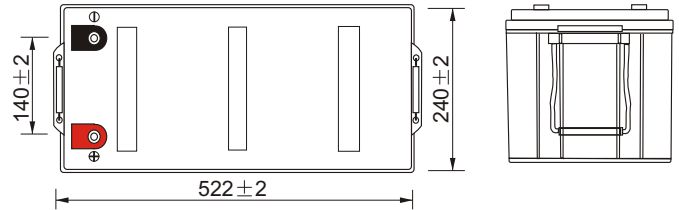

Specification

Nominal Voltage	12V	
Nominal Capacity(10HR)	200.0AH	
Dimensions	Length	522±3mm (20.55 inches)
	Width	240±3mm (9.45 inches)
	Container Height	218±3mm (8.58 inches)
	Total Height (with Terminal)	224±3mm (8.81 inches)
Approx Weight	Approx 61.0 kg (134.5lbs)	
Terminal	T11	
Container Material	ABS	
Rated Capacity	208.0 AH/10.4A	(20hr, 1.80V/cell, 25°C/77°F)
	200.0 AH/20.0A	(10hr, 1.80V/cell, 25°C/77°F)
	172.0 AH/34.4A	(5hr, 1.75V/cell, 25°C/77°F)
	156.0 AH/52.0A	(3hr, 1.75V/cell, 25°C/77°F)
	122.0 AH/122.0A	(1hr, 1.60V/cell, 25°C/77°F)
Max. Discharge Current	2000A (5s)	
Internal Resistance	Approx 2.7mΩ	
Operating Temp. Range	Discharge	-15~50°C (5~122°F)
	Charge	0~40°C (32~104°F)
	Storage	-15~40°C (5~104°F)
Nominal Operating Temp. Range	25±3°C (77±5°F)	
Cycle Use	Initial Charging Current less than 60.0A. Voltage	
	14.4V~15.0V at 25°C(77°F)Temp. Coefficient -30mV/°C	
Standby Use	No limit on Initial Charging Current Voltage	
	13.5V~13.8V at 25°C(77°F)Temp. Coefficient -20mV/°C	
Capacity affected by Temperature	40°C (104°F)	103%
	25°C (77°F)	100%
	0°C (32°F)	86%
Self Discharge	Leoch LP series batteries may be stored for up to 6 months at 25°C(77°F) and then a freshening charge is required. For higher temperatures the time interval will be shorter.	

Dimensions

T11 Terminal

Unit: mm [inches]

Discharge Characteristics

Float Charging Characteristics

Temperature Effects in Relation to Battery Capacity

Effect of Temperature on Long Term Float Life

Cycle Life in Relation to Depth of Discharge