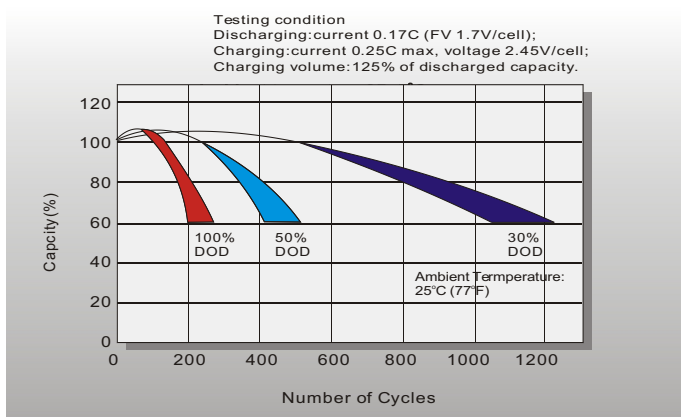

Dimensions

T11 Terminal

Unit: mm [inches]

Discharge Characteristics

Float Charging Characteristics

Temperature Effects in Relation to Battery Capacity

Effect of Temperature on Long Term Float Life

Cycle Life in Relation to Depth of Discharge