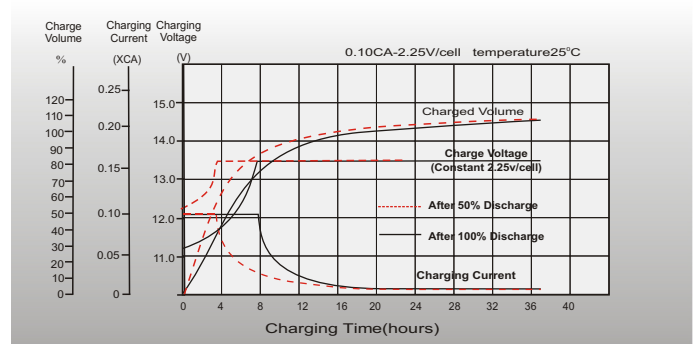

Constant Power Discharge (Watts/cell) at 25 °C (77°F)

F.V/Time	10min	15min	20min	30min	45min	1h	2h	3h	4h	5h	6h	8h	10h	20h
1.85V/cell	514.3	447.8	385.7	295.0	221.3	181.9	116.6	90.1	73.4	61.3	53.5	43.6	37.4	20.4
1.80V/cell	627.7	519.9	438.0	336.9	255.4	202.6	126.4	98.1	78.9	65.5	57.2	46.1	39.5	20.6
1.75V/cell	678.7	549.2	460.2	352.2	262.5	211.0	130.6	100.5	80.7	67.2	58.6	46.8	39.9	20.7
1.70V/cell	723.0	578.2	482.0	363.5	272.0	217.0	135.6	103.1	82.6	68.6	59.7	47.4	40.2	21.1
1.65V/cell	773.1	610.1	509.9	375.7	276.3	222.7	138.5	107.0	85.1	70.2	60.8	48.4	41.0	21.4
1.60V/cell	809.8	641.7	533.4	393.8	286.4	229.4	142.5	109.8	87.3	72.0	61.9	49.0	41.4	21.5

Dimensions

T11 Terminal

Unit: mm [inches]

Discharge Characteristics

Float Charging Characteristics

Temperature Effects in Relation to Battery Capacity

Effect of Temperature on Long Term Float Life

Cycle Life in Relation to Depth of Discharge