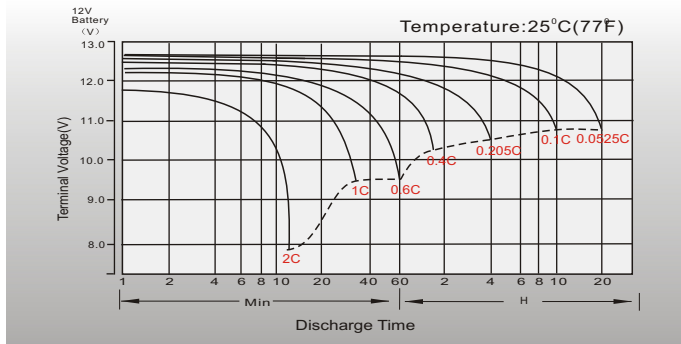

Constant Power Discharge (Watts/cell) at 25 °C (77°F)

F.V/Time	10min	15min	20min	30min	45min	1h	2h	3h	4h	5h	6h	8h	10h	20h
1.85V/cell	514.3	447.8	385.7	295.0	221.3	181.9	116.6	90.1	73.4	61.3	53.5	43.6	37.4	20.4
1.80V/cell	627.7	519.9	438.0	336.9	255.4	202.6	126.4	98.1	78.9	65.5	57.2	46.1	39.5	20.6
1.75V/cell	678.7	549.2	460.2	352.2	262.5	211.0	130.6	100.5	80.7	67.2	58.6	46.8	39.9	20.7
1.70V/cell	723.0	578.2	482.0	363.5	272.0	217.0	135.6	103.1	82.6	68.6	59.7	47.4	40.2	21.1
1.65V/cell	773.1	610.1	509.9	375.7	276.3	222.7	138.5	107.0	85.1	70.2	60.8	48.4	41.0	21.4
1.60V/cell	809.8	641.7	533.4	393.8	286.4	229.4	142.5	109.8	87.3	72.0	61.9	49.0	41.4	21.5

Dimensions

T11 Terminal

Unit: mm [inches]

Discharge Characteristics

Float Charging Characteristics

Temperature Effects in Relation to Battery Capacity

Effect of Temperature on Long Term Float Life

Cycle Life in Relation to Depth of Discharge