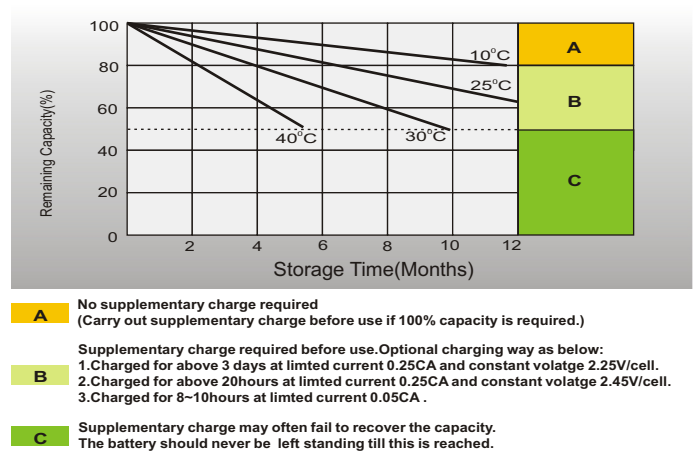

Self Discharge Characteristics

Sales Office

China sales office:

Add: 5th Floor, Xinbaohui Bldg., Nanhai Blvd.,
Nanshan, Shenzhen, China. 518052
Tel: +86-755-86036060 (100 lines)
Fax: +86-755-26067269
E-mail: export@leoch.com
Http://www.leoch.com

North America sales office:

Add: 19751 Descartes, Unit A,
Foothill Ranch, CA 92610, USA
Tel: 949-588-5853
Fax: 949-588-5966
E-mail: sales@leoch.us
Http://www.leoch.us

Europe sales office:

Add: 9B Wheatstone Park, Waterwells
Business Park, Gloucester, GL2 2AQ, UK.
Tel: +44(0) 01452 729428
Fax: +44 (0)1452-690125
E-mail: Sales.Europe@leoch.com

Singapore sales office:

Add: No.53, Ubi Avenue 1, #03-21 Paya
Ubi Industrial Park, Singapore 408934
Tel: + 65 6841 6629
E-mail: sales.sg@leoch.com

HongKong sales office:

Add: Unit 3910, 39/F, Cable TV Tower, No.9
Hoi Shing Road, Tsuen Wan, NT.H.K
Tel: +852 3578 6666
E-mail: sales.hk@leoch.com