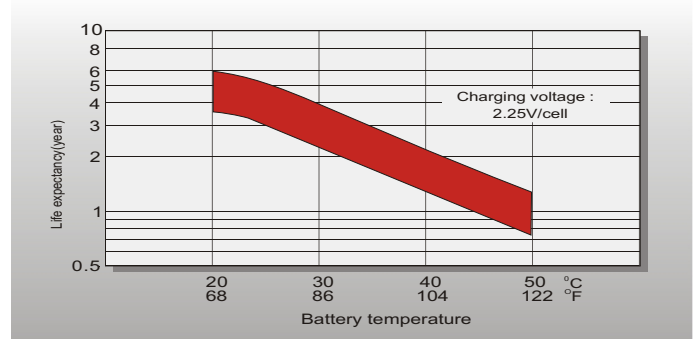

Dimensions

T11 Terminal

Unit: mm [inches]

Discharge Characteristics

Float Charging Characteristics

Temperature Effects in Relation to Battery Capacity

Effect of Temperature on Long Term Float Life

Cycle Life in Relation to Depth of Discharge